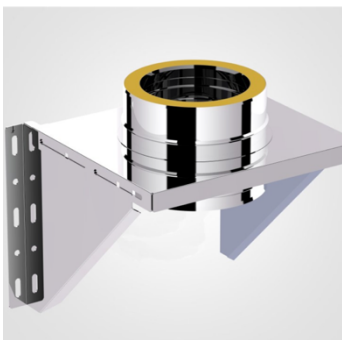

Wall Base Support

130 mm S/S	£99.81
150 mm S/S	£113.25
130 mm Black	£106.53
150 mm Black	£121.01